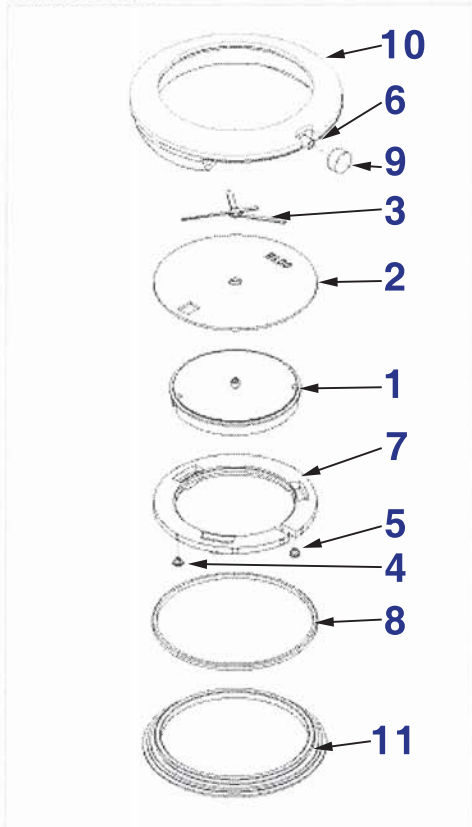

Reference:
04.115.0625.3.001

Reference	Name	Action
→ 03.115.612	1 Movement	—
→ 05.0625.010	2 Dial grey, Coupole XL	—
→ 06.2339	3 Hands rhod. Coupole XL	—
→ 40.0017	4 Casing screw, ETA Z0080771	—
→ 40.0017	5 Casing screw, ETA Z0080771	—
→ 40.7335	6 case spare parts	—
→ 40.8552	7 Casing-ring Coupole/ Florence XL	—
→ 47.4530	8 Caseback gasket 28.00 x 0.75 / 0.62 Asut	—
→ 48.641.02	9 Crown white, Coupole XL, 0624/0625	—
→ 55.1822.58	10 Crystal met. Coupole XL, white/PD	—
→ 82.115.0625.3	11 Caseback w/marks, Coupole XL	—
Kit		
→ 90.0196	Kit for waterproofness	—